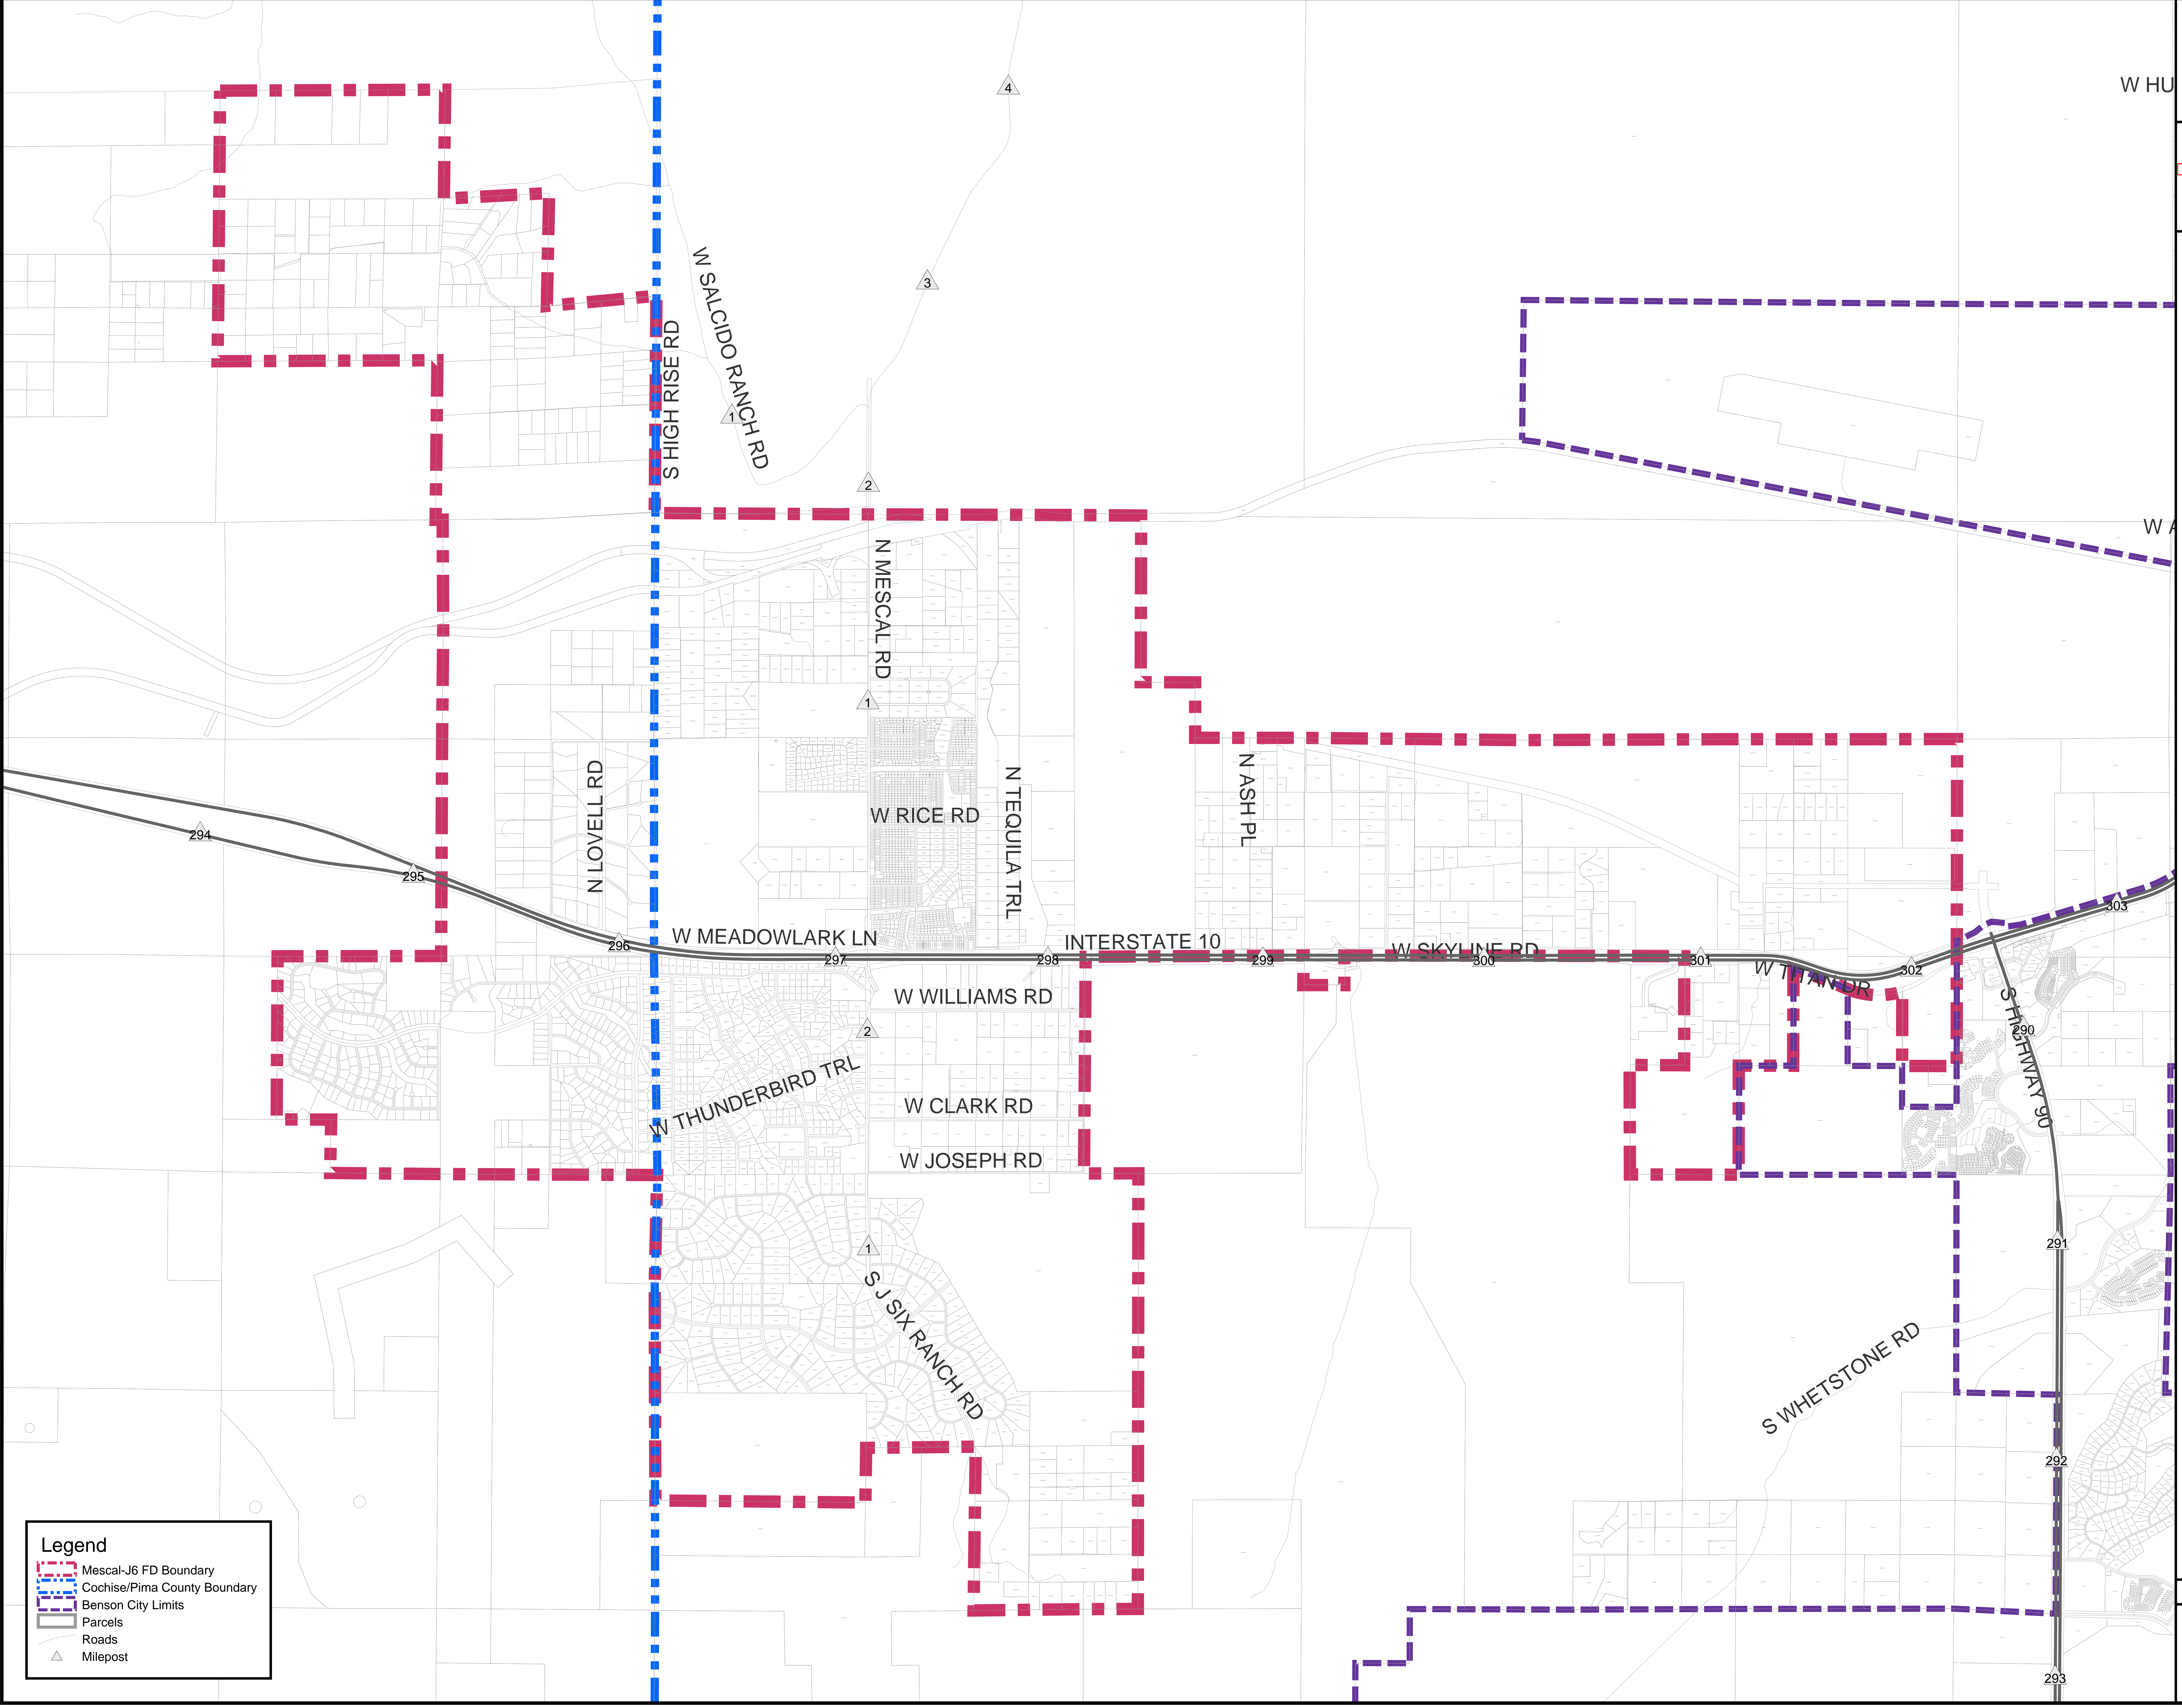

W HU

W A

Mescal-J6 Fire District

Legend

- Mescal-J6 FD Boundary
- Cochise/Pima County Boundary
- Benson City Limits
- Parcels
- Roads
- Milepost

This map is a product of the Cochise County GIS